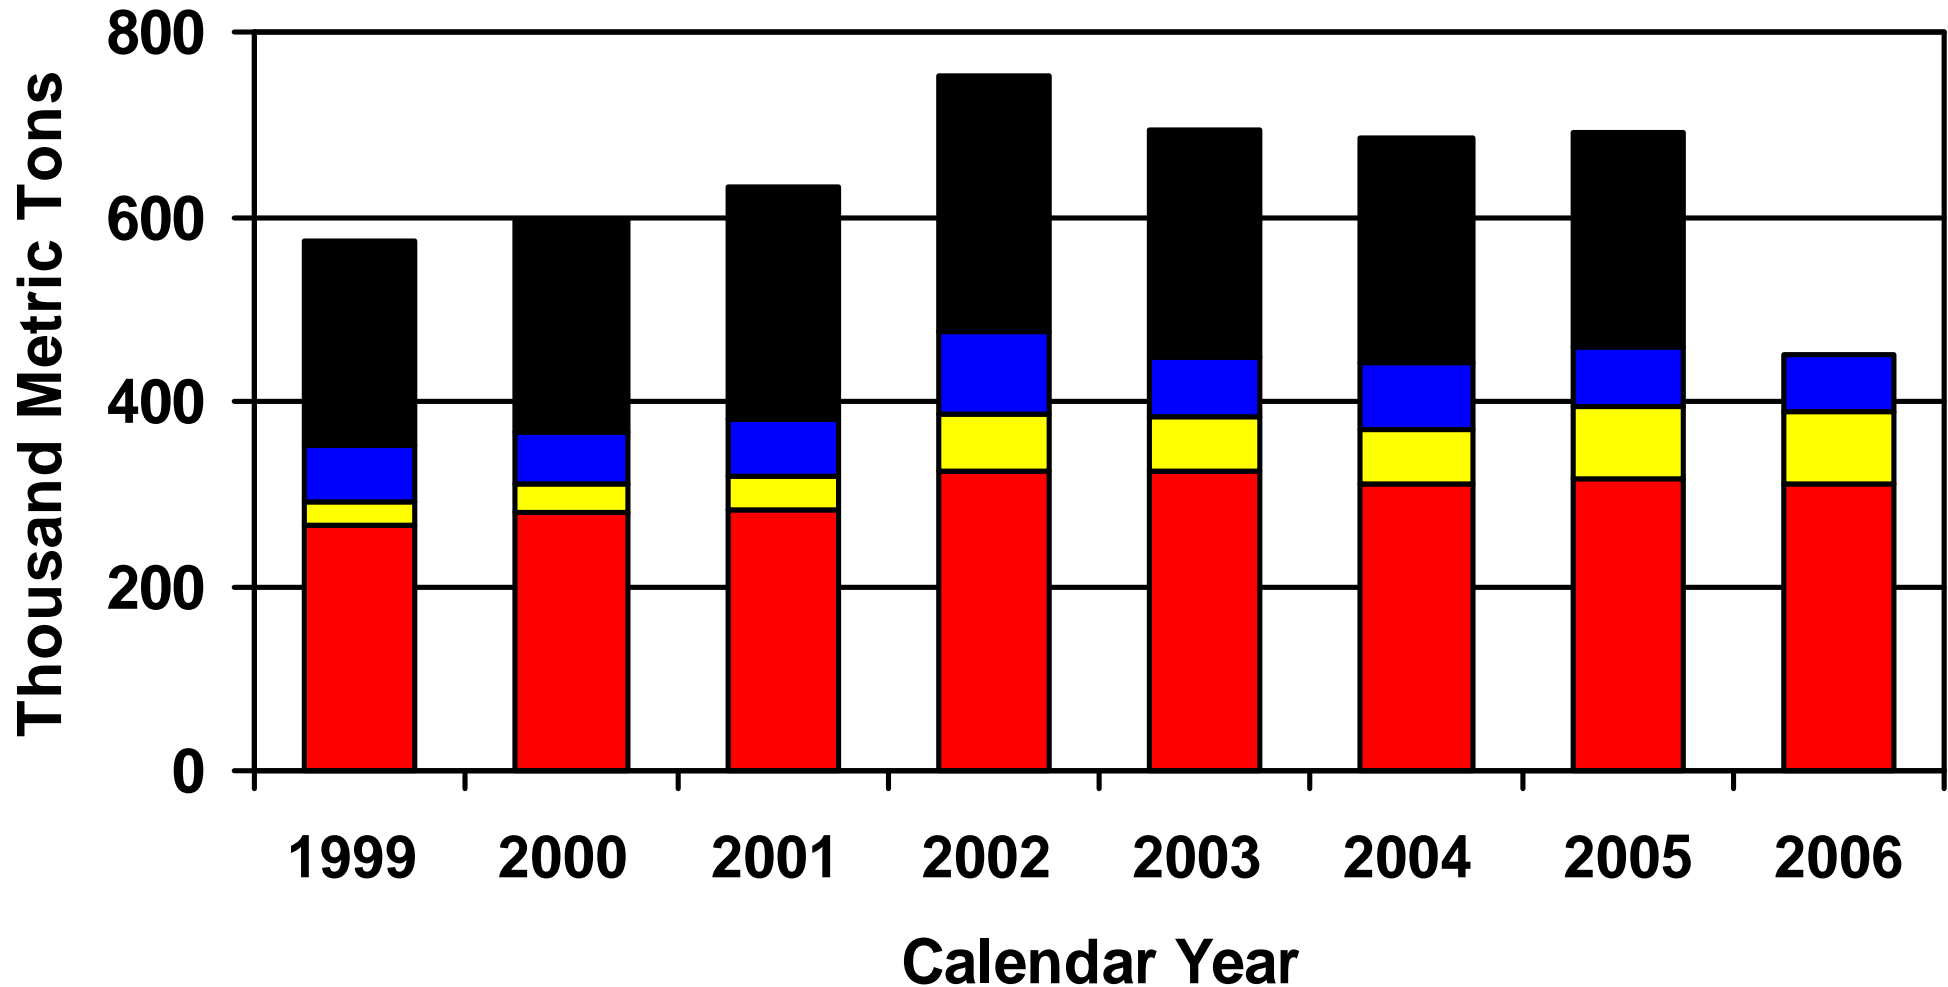

Top Lettuce Importers

Canada USA Mexico Others

Source: Global Trade Atlas; Bureau of the Census, DOC; and Food and Agriculture Organization (FAO) of the United Nations

Note: HS070511, 070519. "Others" calculated using FAO data. 2006 FAO and "others" data not available.