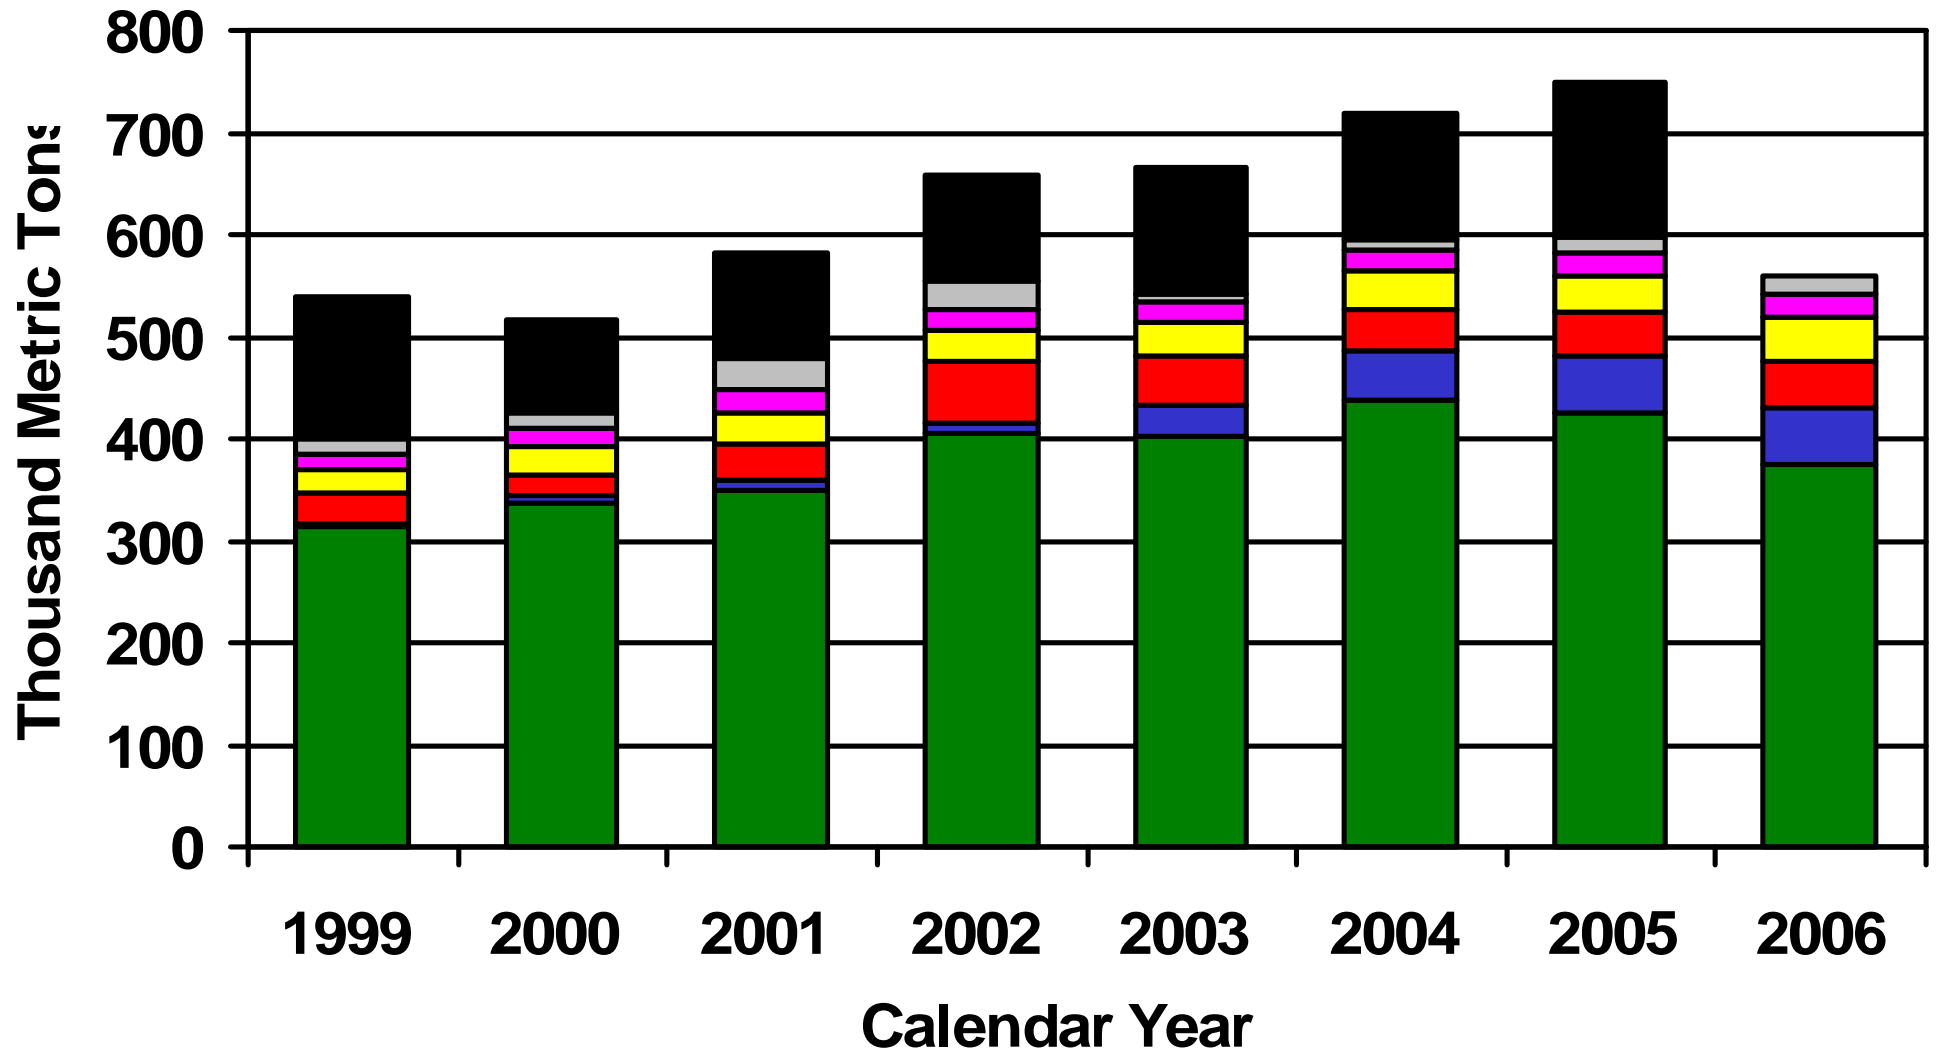

The U.S. and World Situation: Lettuce

**USDA
Foreign Agricultural Service
OGA/ISA/SCFB
June 2007**

World Fresh Lettuce Production

Source: Food and Agriculture Organization (FAO) of the United Nations; National Agricultural Statistics Service, USDA

Note: 2005 latest data available.

Top Producers' Shares of World Lettuce Production

Source: Food and Agriculture Organization (FAO) of the United Nations

Note: HS070511, 070519. "Others" calculated using FAO data. 2006 FAO data not available.

Top Lettuce Exporters

Source: Global Trade Atlas; Bureau of the Census, DOC; and Food and Agriculture Organization (FAO) of the United Nations

Note: HS070511, 070519. "Others calculated using FAO data. 2006 FAO and "others" data not available

Top Lettuce Exporters' Shares by Quantity

Source: Global Trade Atlas; Bureau of the Census, DOC; Food and Agriculture Organization (FAO) of the United Nations; USDA/FAS Attaché reports

Note: HS0702. Shares calculated using FAO data. 2006 FAO data not available.