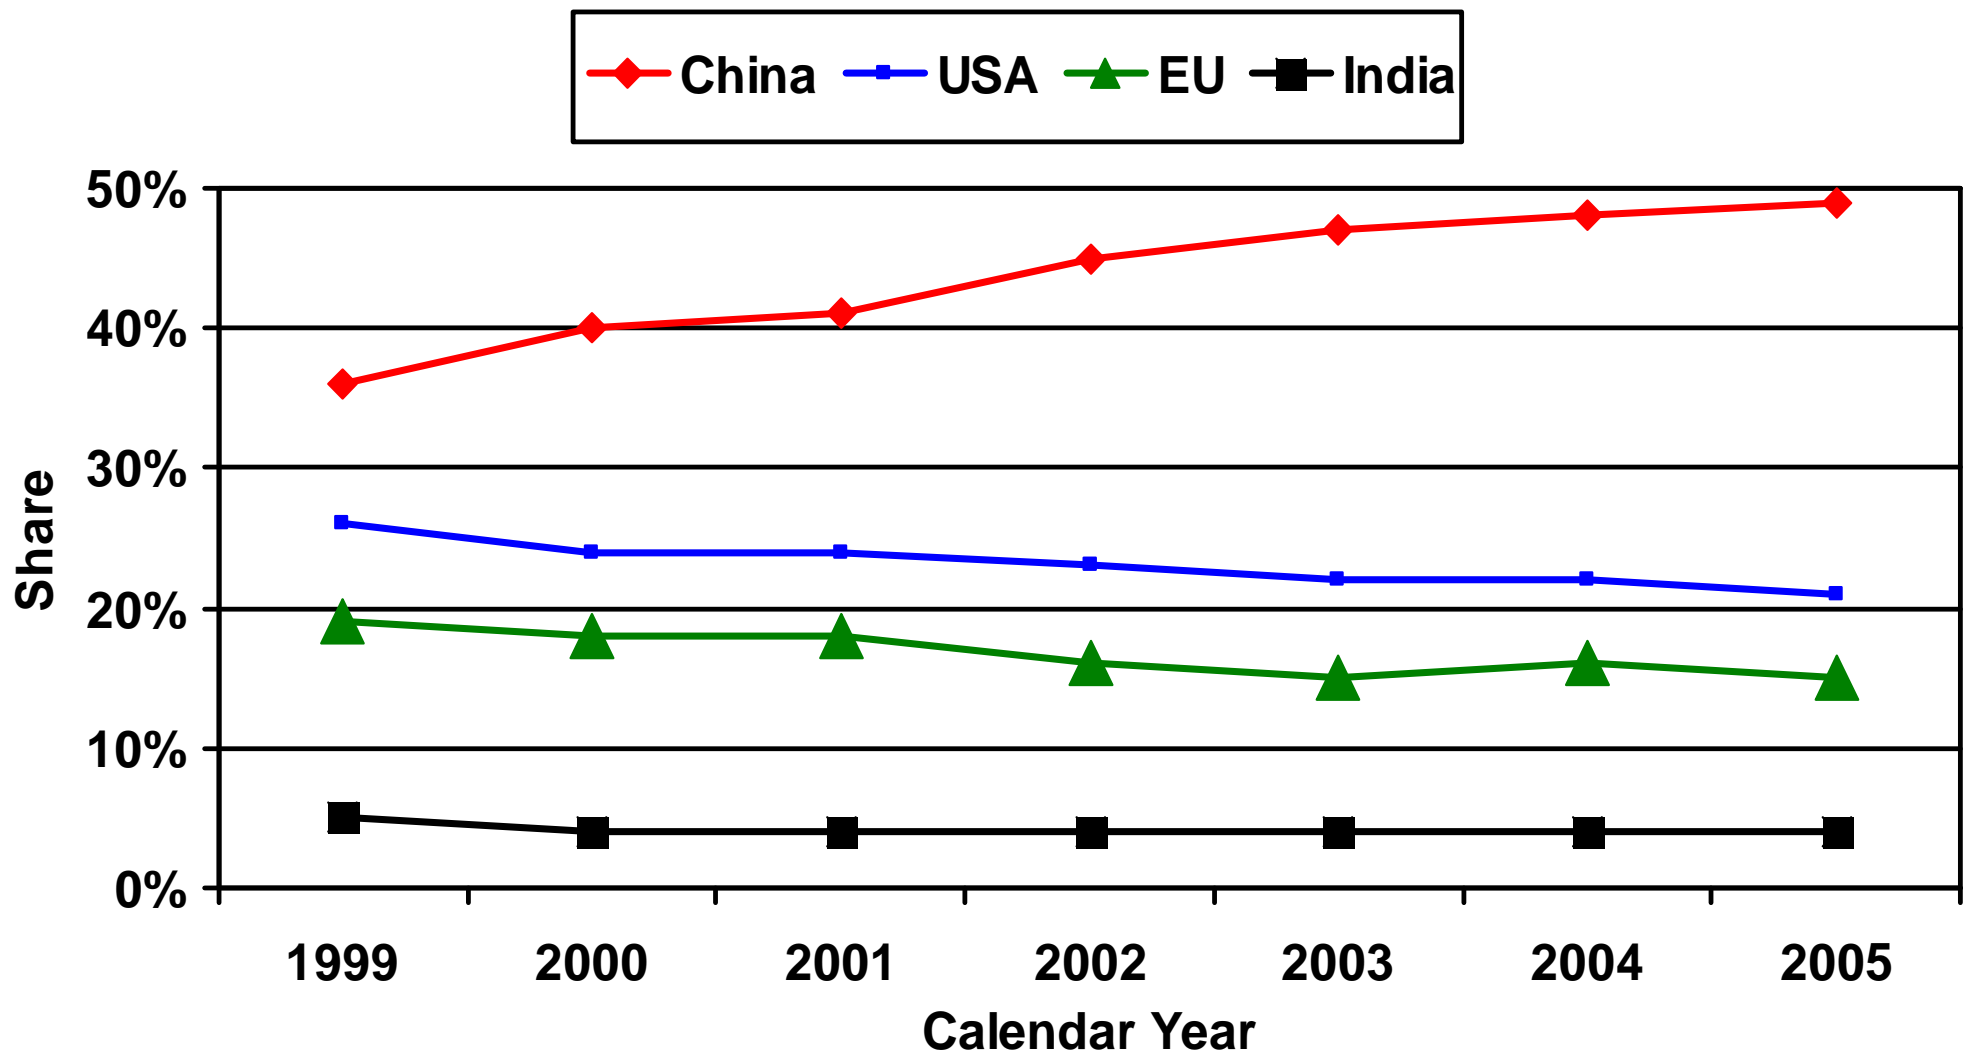

The U.S. and World Situation: Lettuce

**USDA
Foreign Agricultural Service
OGA/ISA/SCFB
June 2007**

World Fresh Lettuce Production

Source: Food and Agriculture Organization (FAO) of the United Nations; National Agricultural Statistics Service, USDA

Note: 2005 latest data available.

Top Producers' Shares of World Lettuce Production

Source: Food and Agriculture Organization (FAO) of the United Nations

Note: HS070511, 070519. "Others" calculated using FAO data. 2006 FAO data not available.