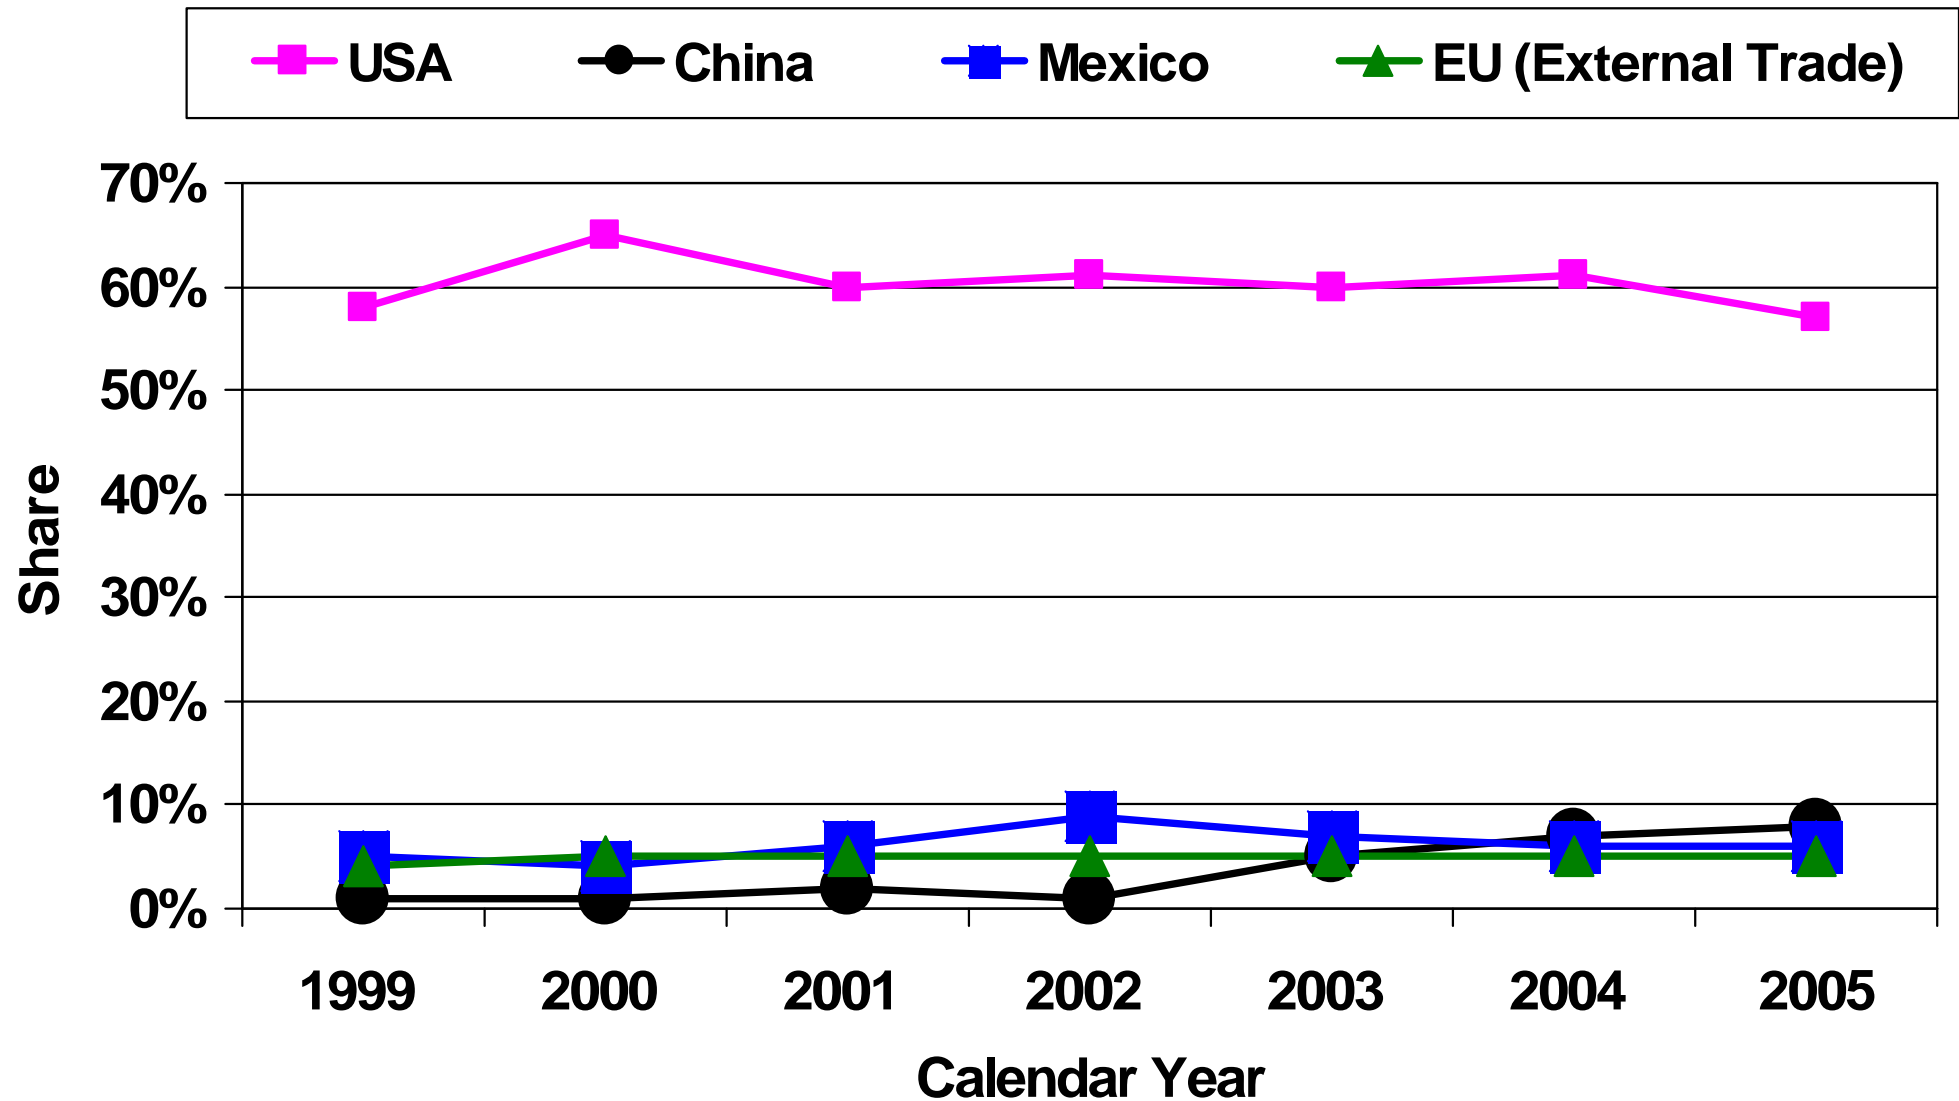

Top Lettuce Exporters' Shares by Quantity

Source: Global Trade Atlas; Bureau of the Census, DOC; Food and Agriculture Organization (FAO) of the United Nations; USDA/FAS Attaché reports

Note: HS0702. Shares calculated using FAO data. 2006 FAO data not available.