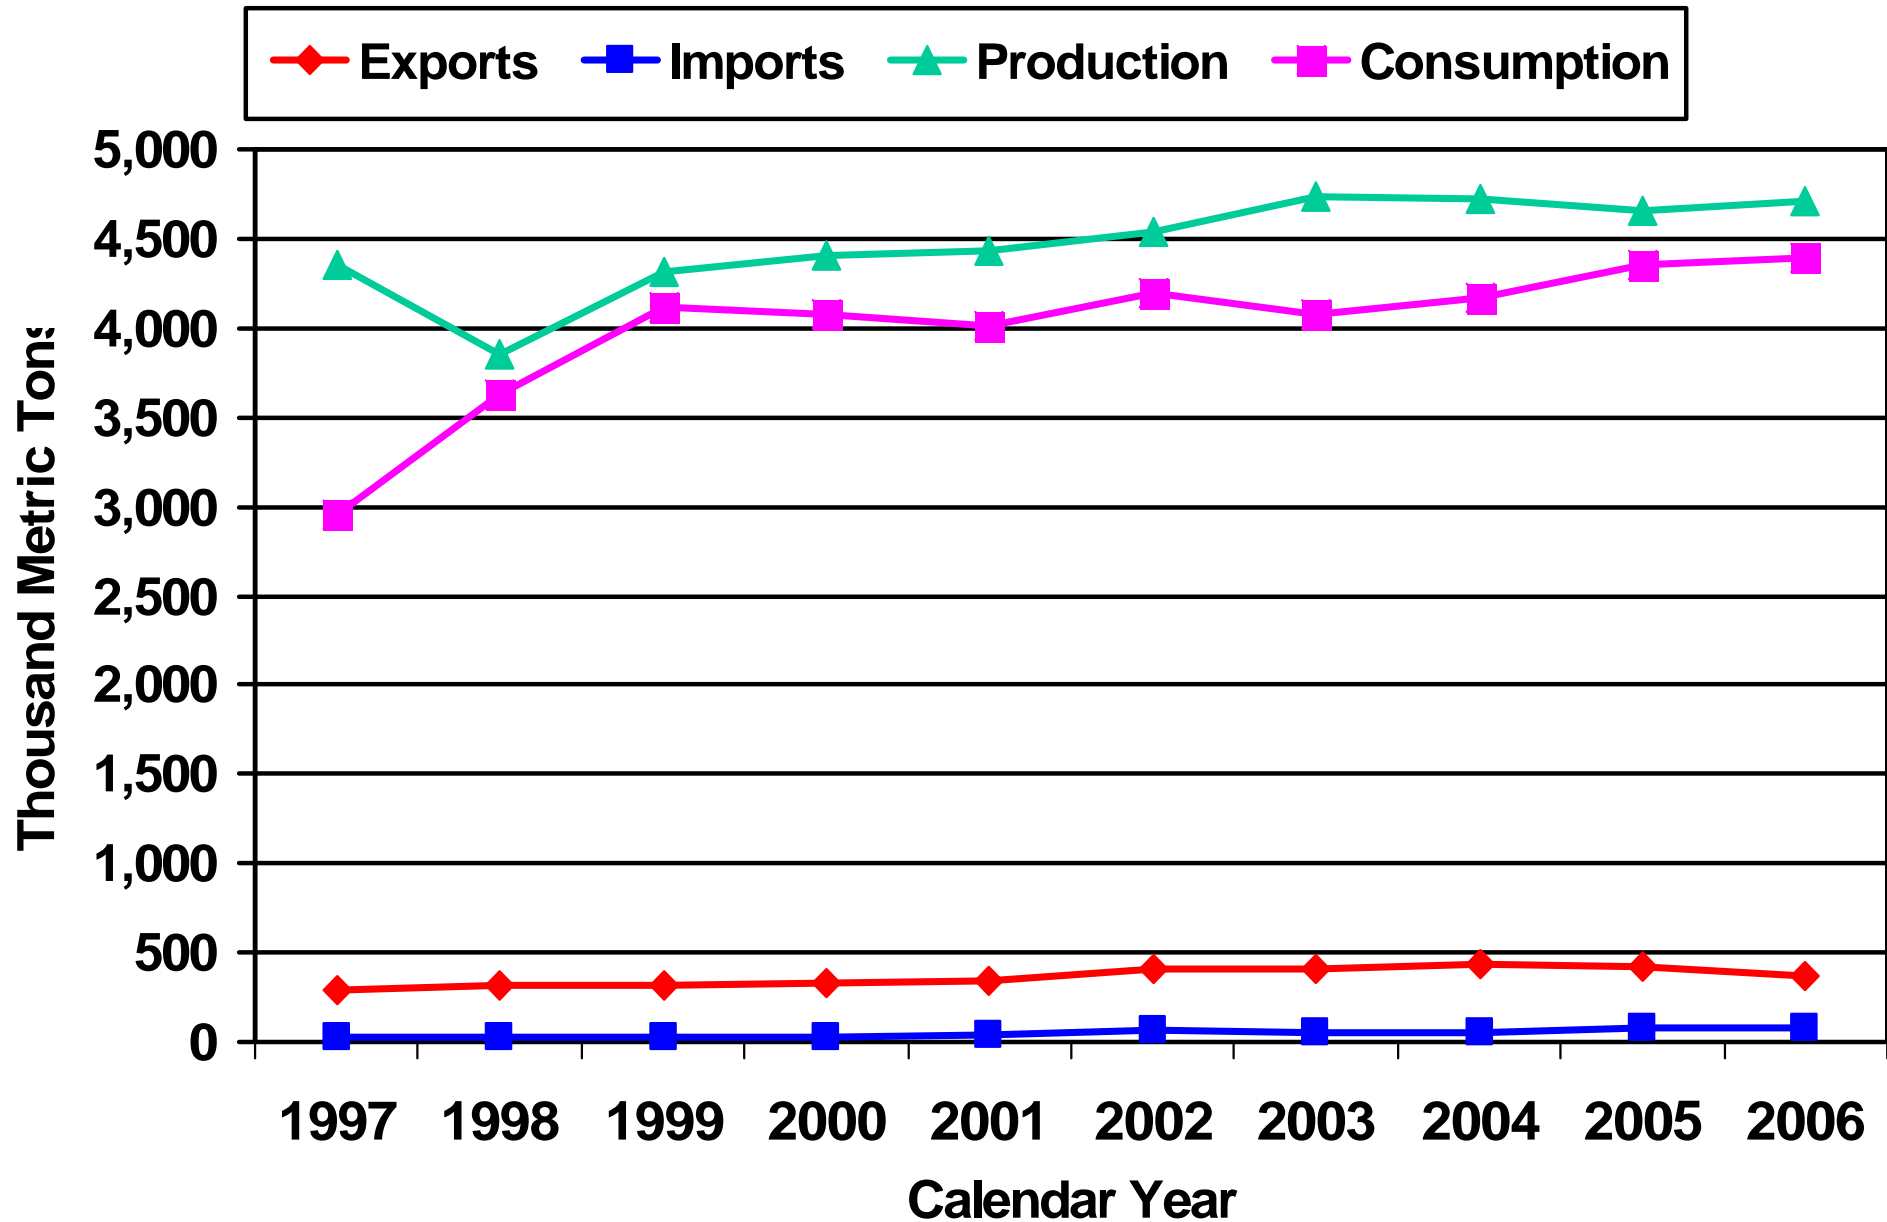

U.S. Lettuce Market

Source: National Agricultural Statistics Service, USDA; Economic Research Service, USDA; and Bureau of the Census, DOC

Note: HS070511, 070519. 2006 consumption forecast by ERS.