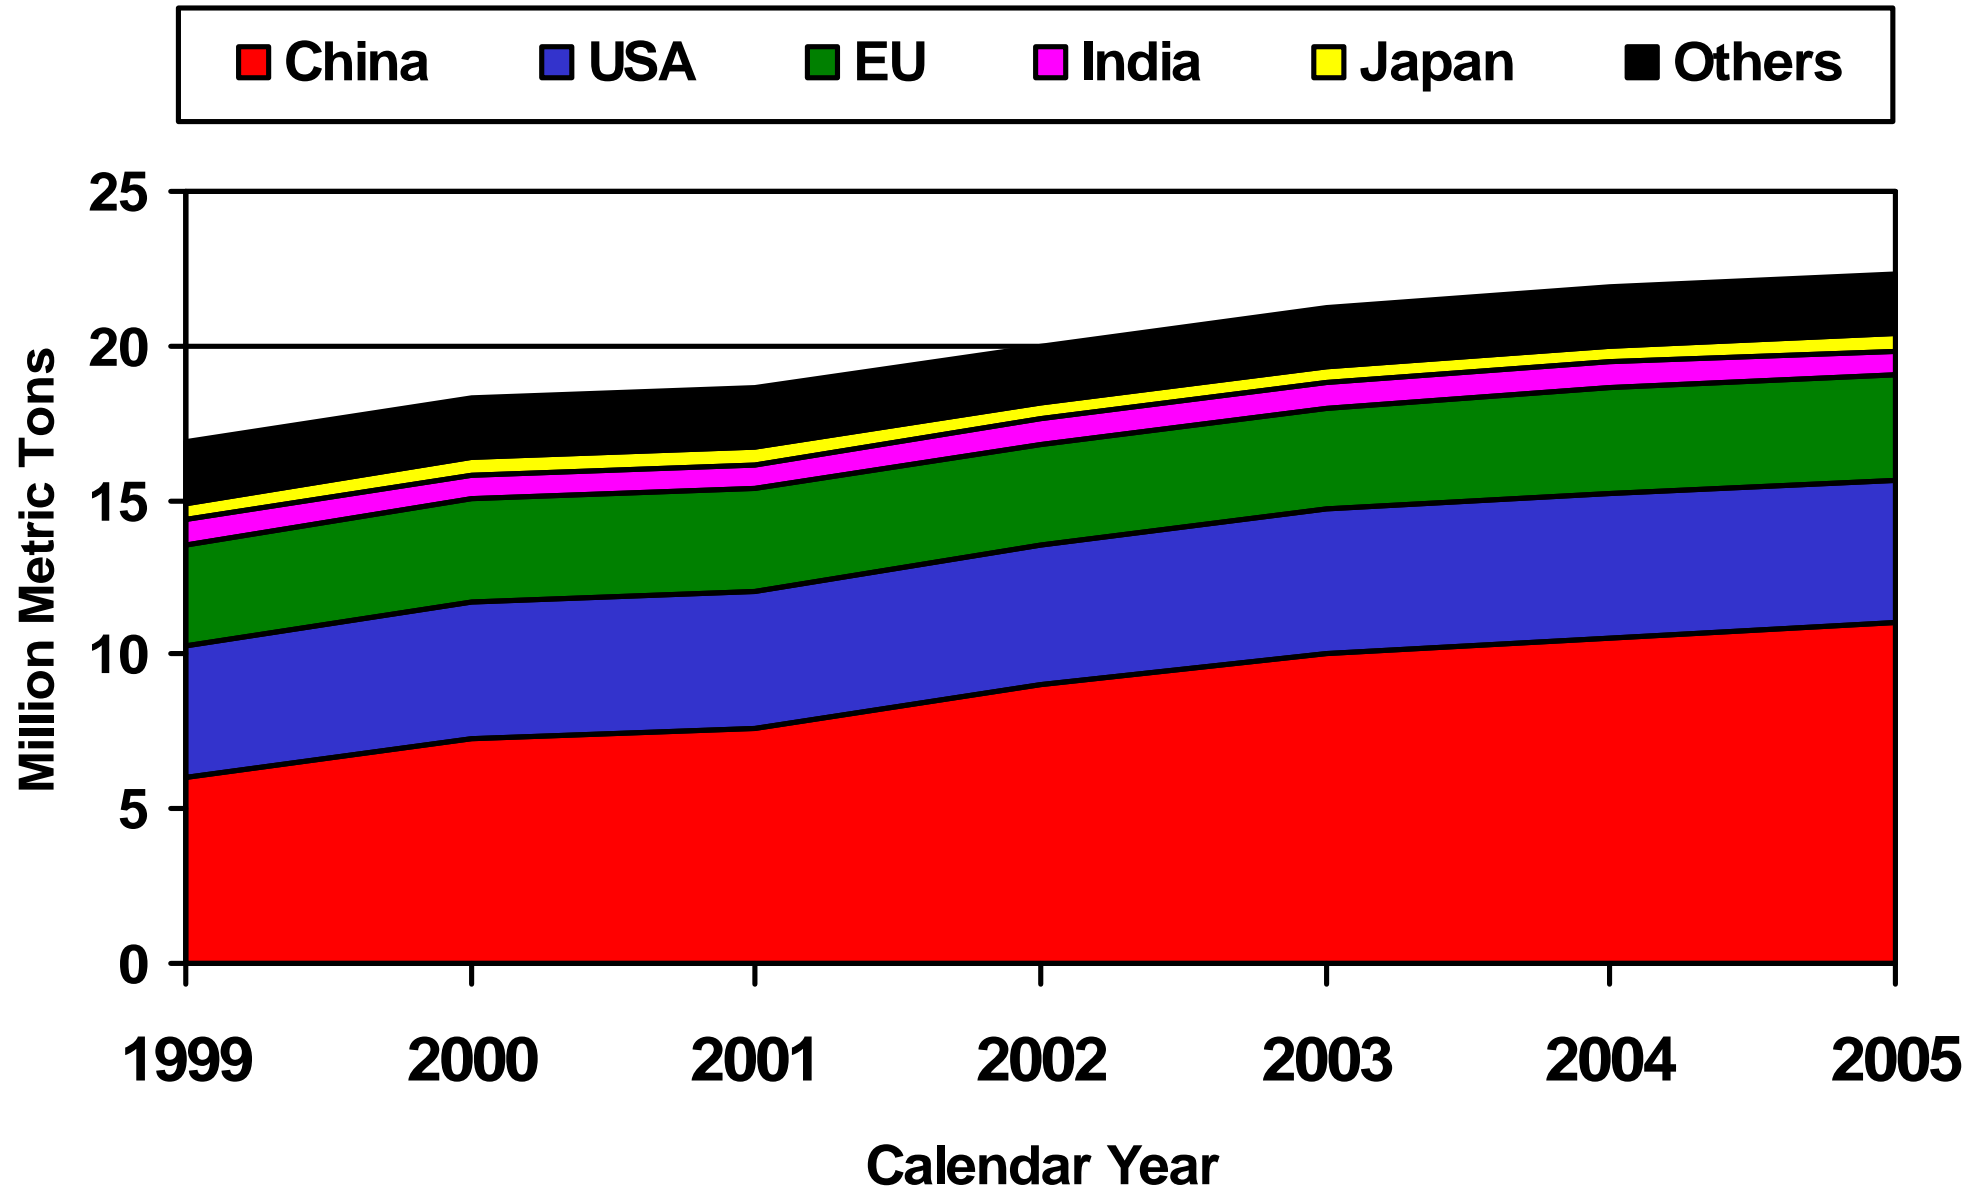

The U.S. and World Situation: Lettuce

**USDA
Foreign Agricultural Service
OGA/ISA/SCFB
June 2007**

World Fresh Lettuce Production

Source: Food and Agriculture Organization (FAO) of the United Nations; National Agricultural Statistics Service, USDA

Note: 2005 latest data available.

Top Producers' Shares of World Lettuce Production

Source: Food and Agriculture Organization (FAO) of the United Nations

Note: HS070511, 070519. "Others" calculated using FAO data. 2006 FAO data not available.

Top Lettuce Exporters

Source: Global Trade Atlas; Bureau of the Census, DOC; and Food and Agriculture Organization (FAO) of the United Nations

Note: HS070511, 070519. "Others calculated using FAO data. 2006 FAO and "others" data not available