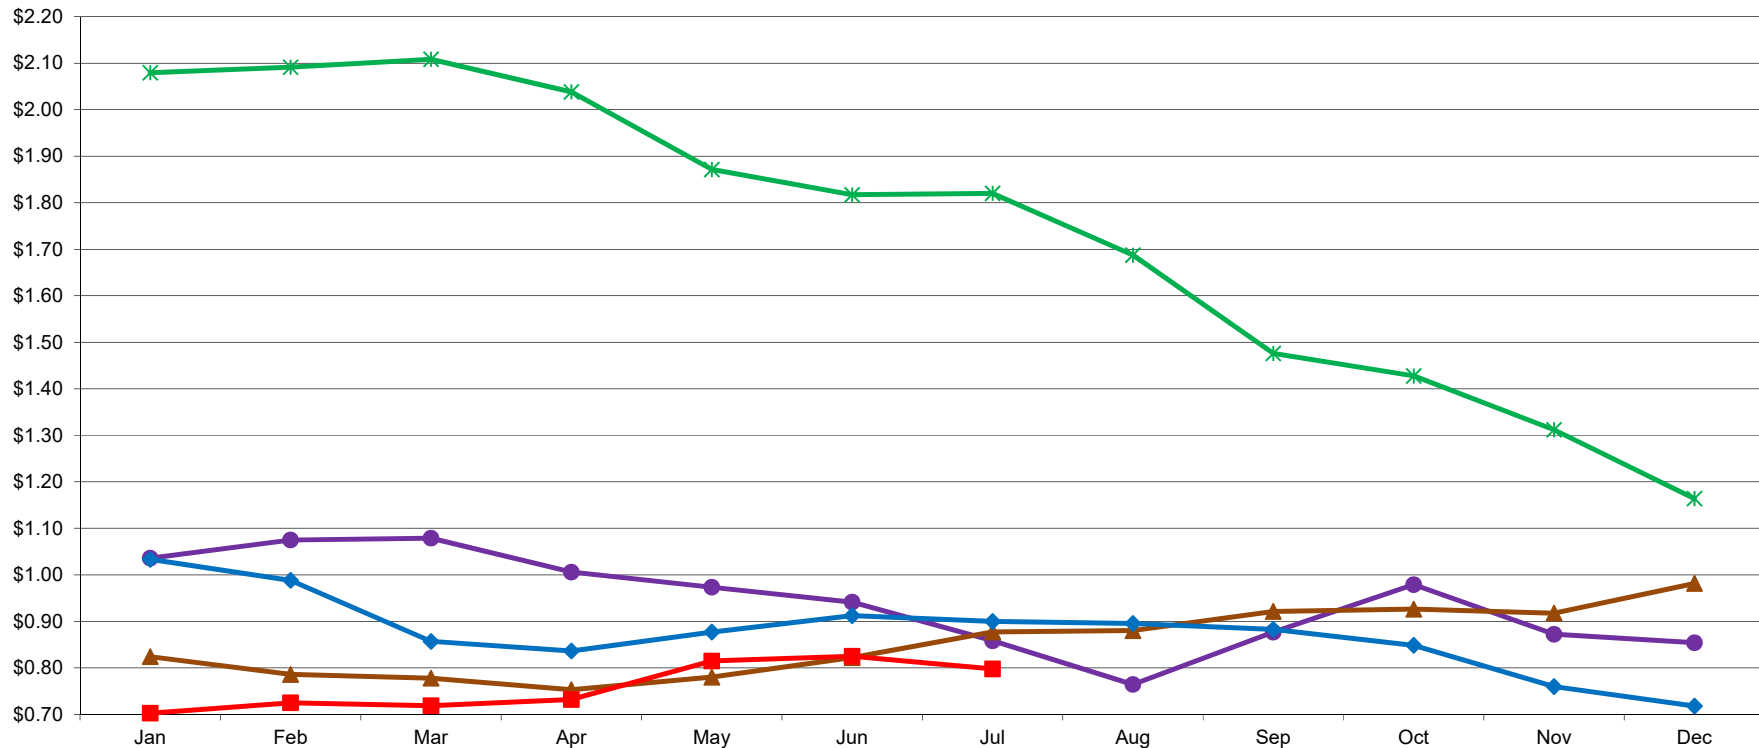

PER POUND

Central & East Low/Medium Heat Nonfat Dry Milk Monthly Average Mostly Prices

8/3/2018 - GRAPH/SOURCE USDA, AMS, DMN
USDA/AMS/Dairy Market News, Madison, Wisconsin, (608) 422-8587
Dairy Market News website: <http://www.ams.usda.gov/market-news/dairy>
Dairy Market News database portal: www.marketnews.usda.gov/mnp/da-home

—*— 2014 —●— 2015 —▲— 2016 —◆— 2017 —■— 2018