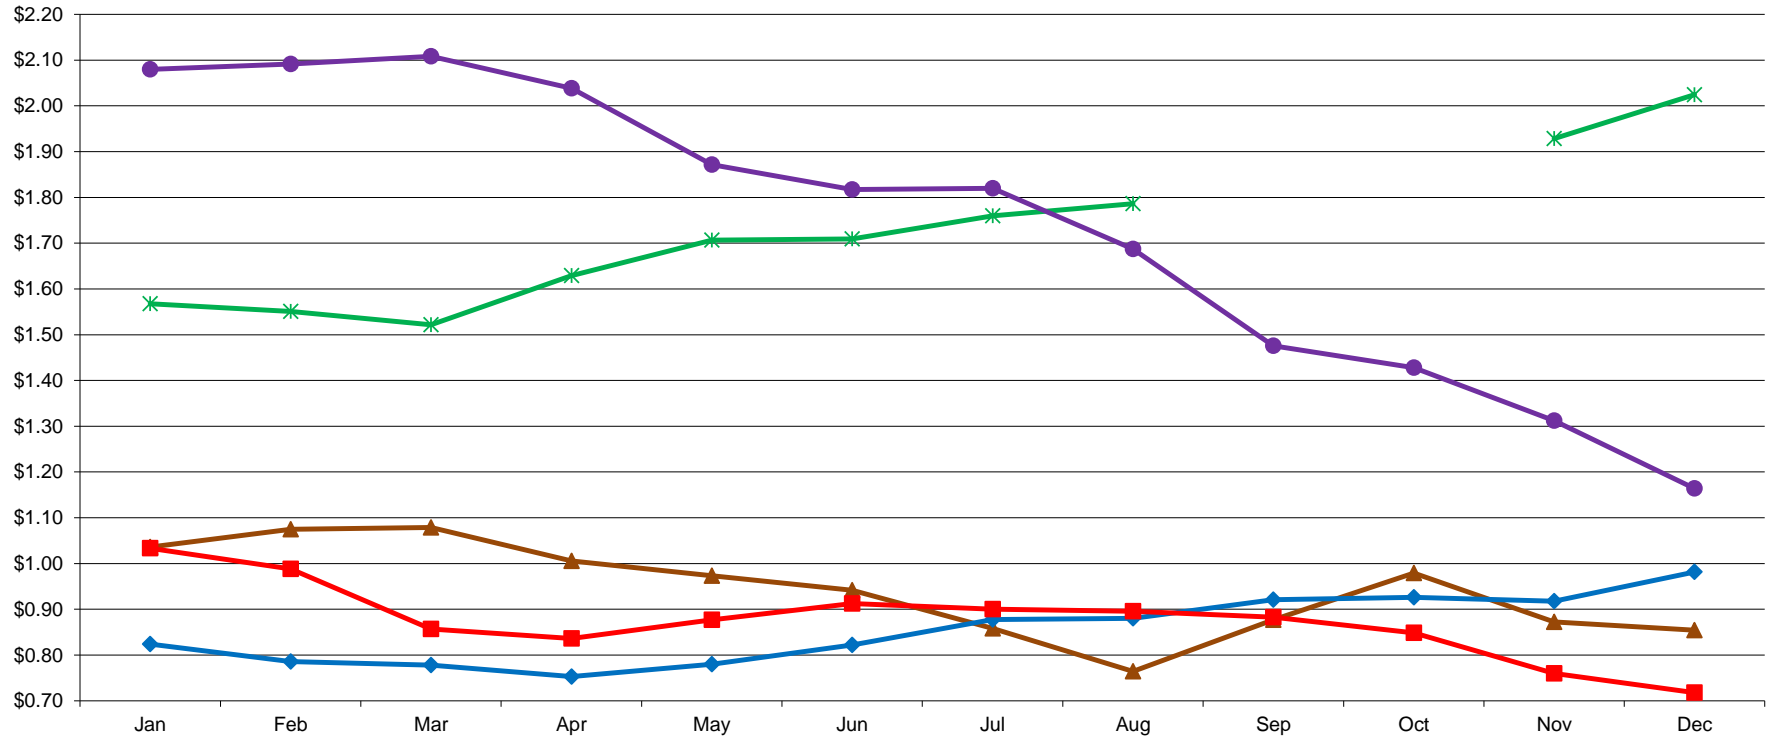

PER POUND

### Central & East Low/Medium Heat Nonfat Dry Milk Monthly Average Mostly Prices

1/2/2018 - GRAPH/SOURCE USDA, AMS, DMN  
USDA/AMS/Dairy Market News, Madison, Wisconsin, (608) 422-8587  
Dairy Market News website: <http://www.ams.usda.gov/market-news/dairy>  
Dairy Market News database portal: [www.marketnews.usda.gov/mnp/da-home](http://www.marketnews.usda.gov/mnp/da-home)