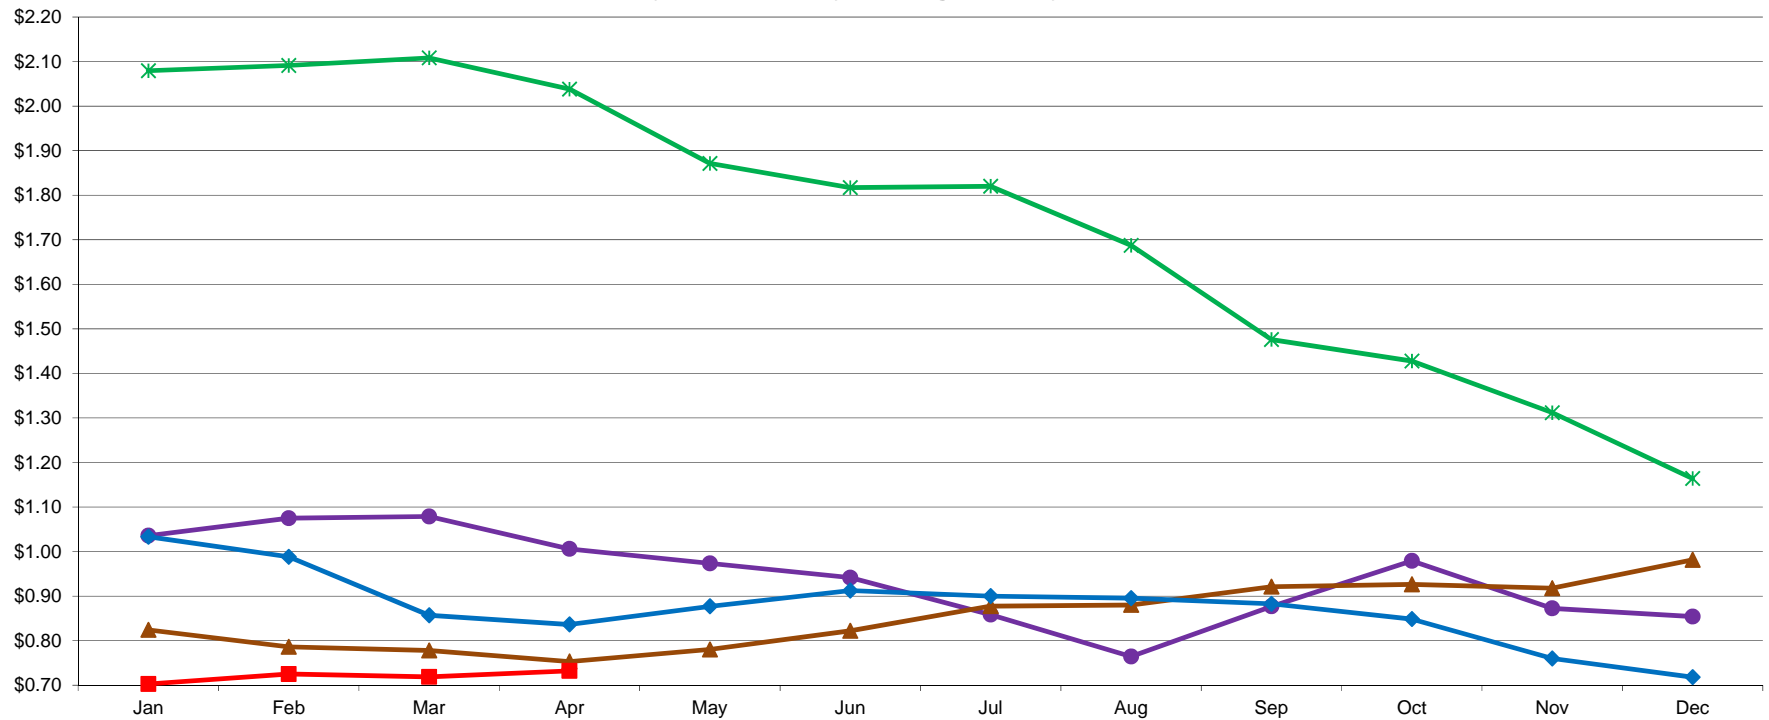

PER POUND

Central & East Low/Medium Heat Nonfat Dry Milk Monthly Average Mostly Prices

5/4/2018 - GRAPH/SOURCE USDA, AMS, DMN
USDA/AMS/Dairy Market News, Madison, Wisconsin, (608) 422-8587
Dairy Market News website: <http://www.ams.usda.gov/market-news/dairy>
Dairy Market News database portal: www.marketnews.usda.gov/mnp/da-home

—*— 2014 —●— 2015 —▲— 2016 —◆— 2017 —■— 2018